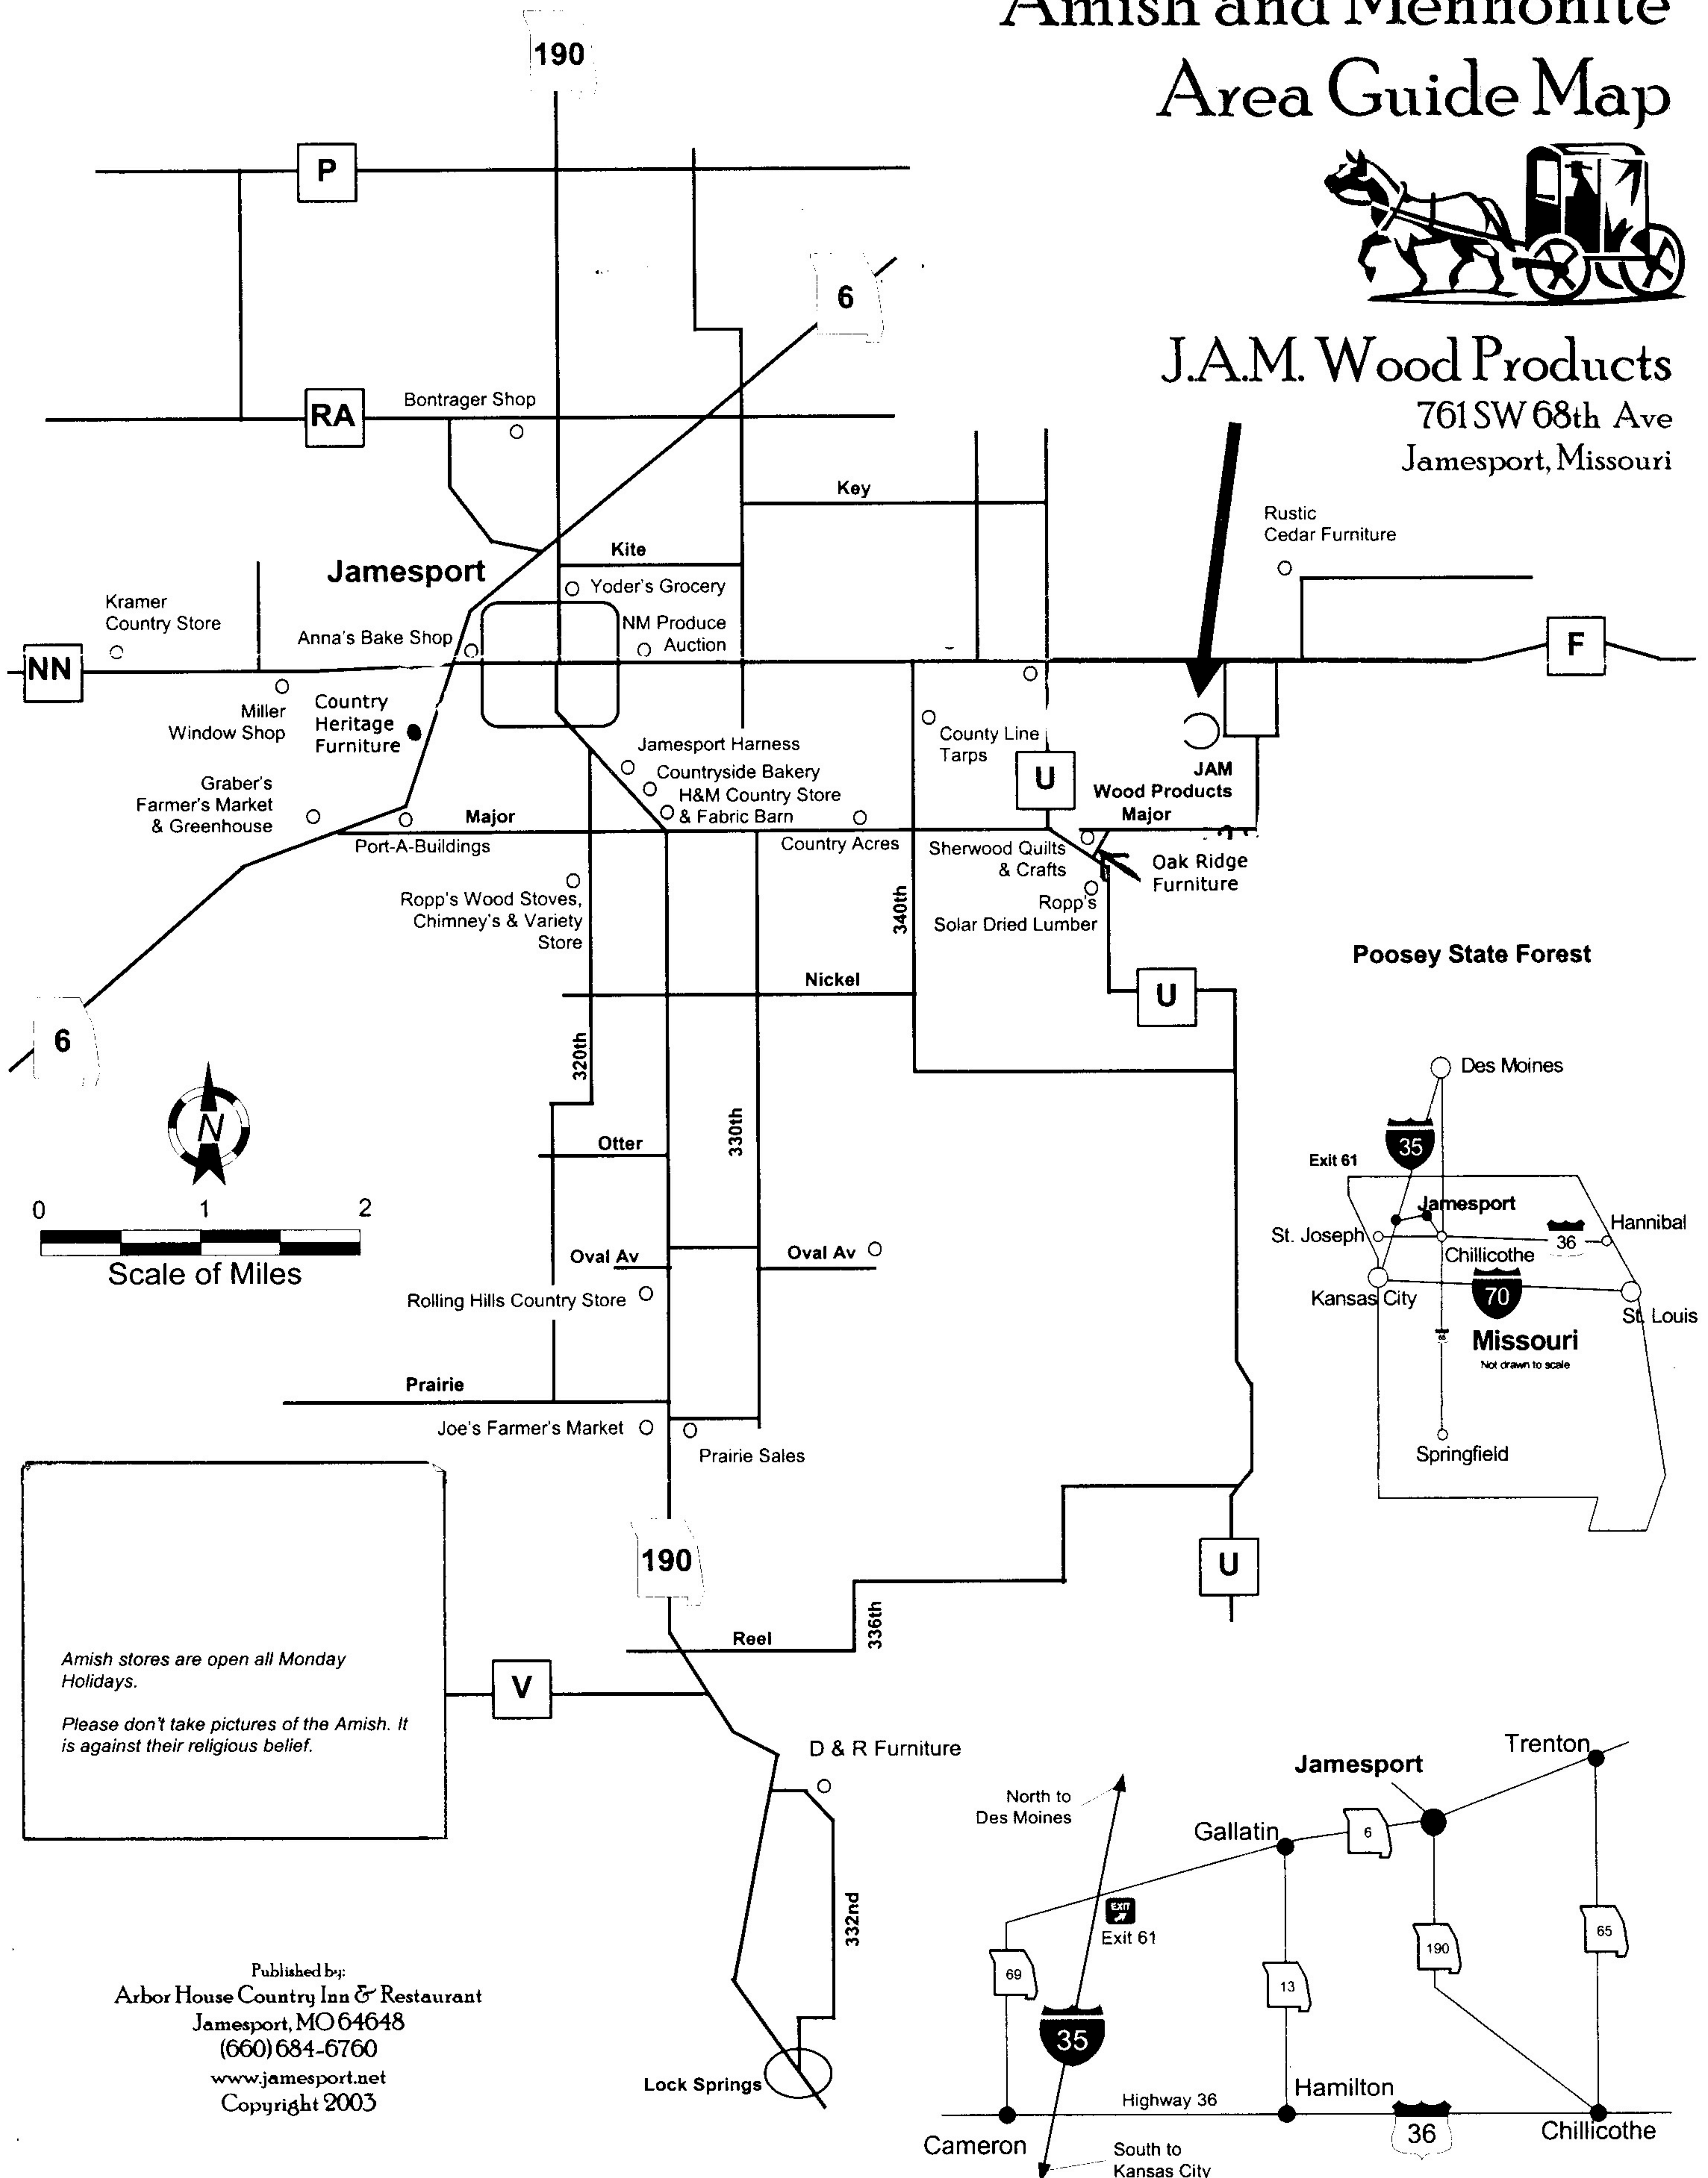

# Amish and Mennonite Area Guide Map

**J.A.M. Wood Products**

761 SW 68th Ave  
Jamesport, Missouri

Rustic Cedar Furniture

**Poosey State Forest**

Amish stores are open all Monday Holidays.  
Please don't take pictures of the Amish. It is against their religious belief.

Published by:  
Arbor House Country Inn & Restaurant  
Jamesport, MO 64648  
(660) 684-6760  
www.jamesport.net  
Copyright 2003