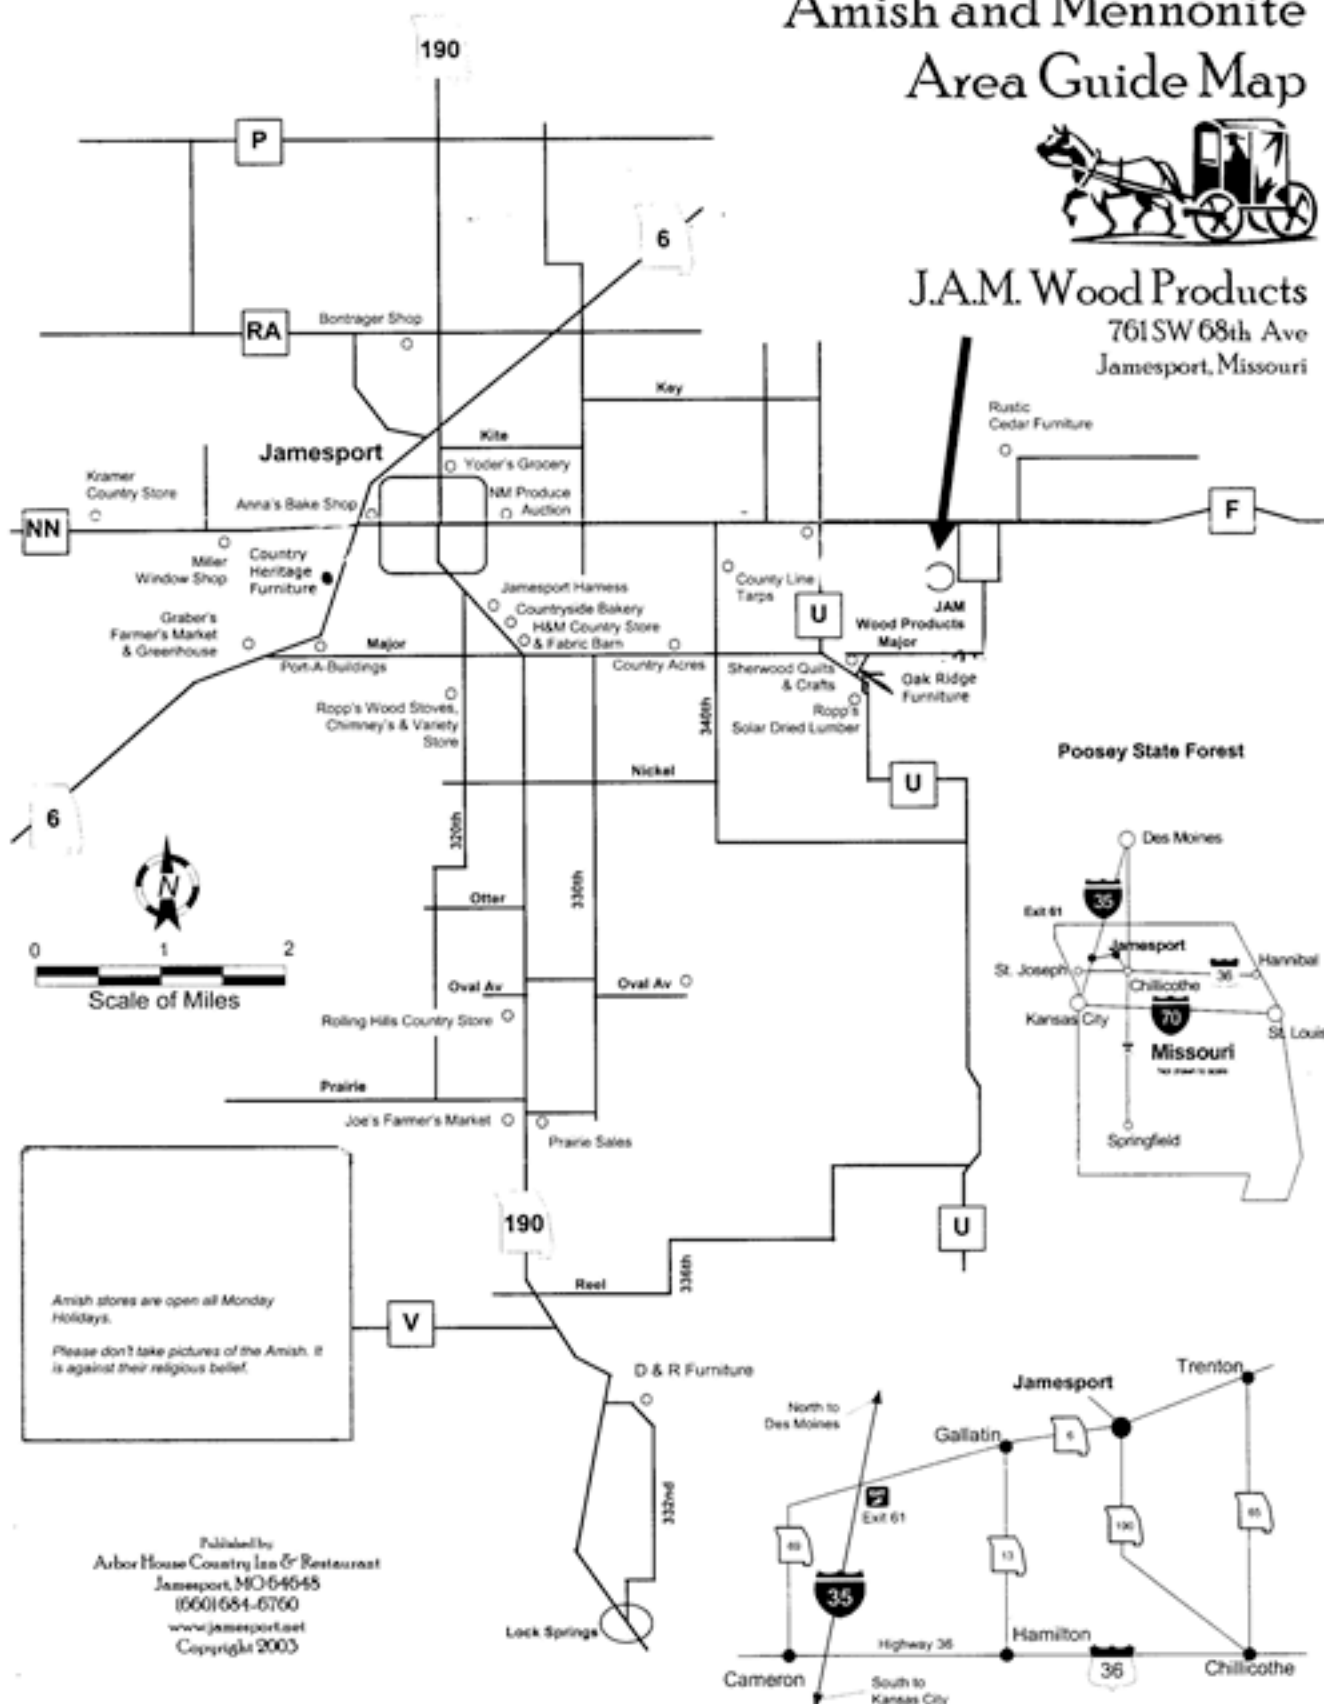

Amish and Mennonite Area Guide Map

J.A.M. Wood Products
761 SW 68th Ave
Jamesport, Missouri

Amish stores are open all Monday Holidays.
Please don't take pictures of the Amish. It is against their religious belief.